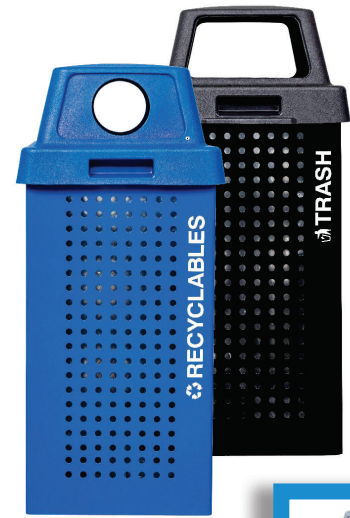

TOLL FREE

1-866-217-4066

TEL

704-994-5280

FAX

704-230-1468

OUTDOOR KALEIDOSCOPE COLLECTION

RC-KDX36-R RBL, RC-KDX36-T BLK, RC-KDX36-T HMGX

The brand NEW Outdoor Kaleidoscope Collection lends the same level of simplicity you know and love from the Classic Kaleidoscope Collection, to the great outdoors!

With two unique lid types, two standard decals, and over 30 custom waste-stream-identifying decals to choose from, the possibilities are endless.

SPECIFICATIONS:

- 36-gallon capacity perforated outdoor receptacle
- Galvanized steel body powder-coated in super durable finishes
- LLDPE Dome Top lid design provides liner bag retention, holding bag in place
- Trash Lid: LLDPE Dome Top with four 9.9" x 5.8" oblong openings
- Recycle Lid: LLDPE Dome Top with four 5.5" diameter openings
- Heavy-duty, white vinyl decals pre-applied vertically to all four sides
- Standard decal options include: TRASH or RECYCLABLES
- Four outdoor-grade rubber feet on bottom of each unit
- In-ground mounting kit included with each unit
- Plastic-coated steel security lanyard keeps lid attached to receptacle
- 36-gallon, black LLDPE liner sold separately
- Contains over 30% recycled materials & is 100% post-consumer recyclable

RC-KDX36-T, RC-KDX36-R	
36	Gallons
18"	Length
18"	Depth
43.7"	Height
51	Weight (lbs)
Carton - 21" x 21" x 40"	

TRASH

RECYCLABLES

APPLICATIONS:

- Parks/Park Districts
- Schools/Universities
- Office Building Entrances
- Stadiums