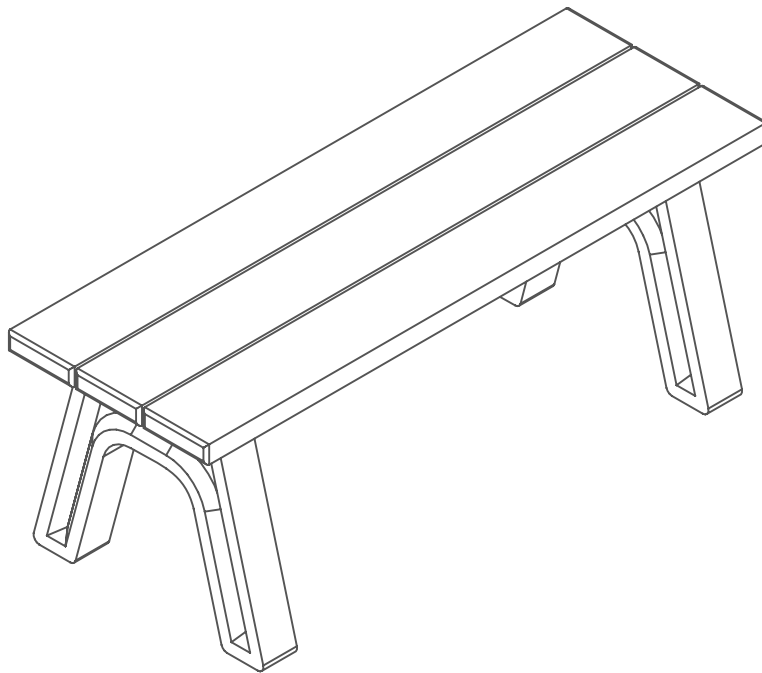

4 Foot Traditional Flat Park Bench

For Fastener Pack
(FP-TB4F-CU-01)

Congratulations !!

You have just purchased the finest recycled plastic
park bench available. Enjoy !!!

Before assembly, please make sure all components are included.

**(1) - One Fastener Pack
FP-TB4F-CU-01**

FP - Fastener Pack

C - Bench End

C - Bench End

**(2) - Two Bench Ends
BSA-FME-A-01**

B - Side Bench Board

B - Side Bench Board

**(2) - Two Side Bench Boards
BP-TB4F-B-01**

A - Center Bench Board

**(1) - One Center Bench Board
BP-TB4F-A-01**

Before assembly, please make sure all fasteners are included.

12 - #12 x 2 1/2" Flat Head Phillips Screw

Also needed for this assembly will be the following materials: